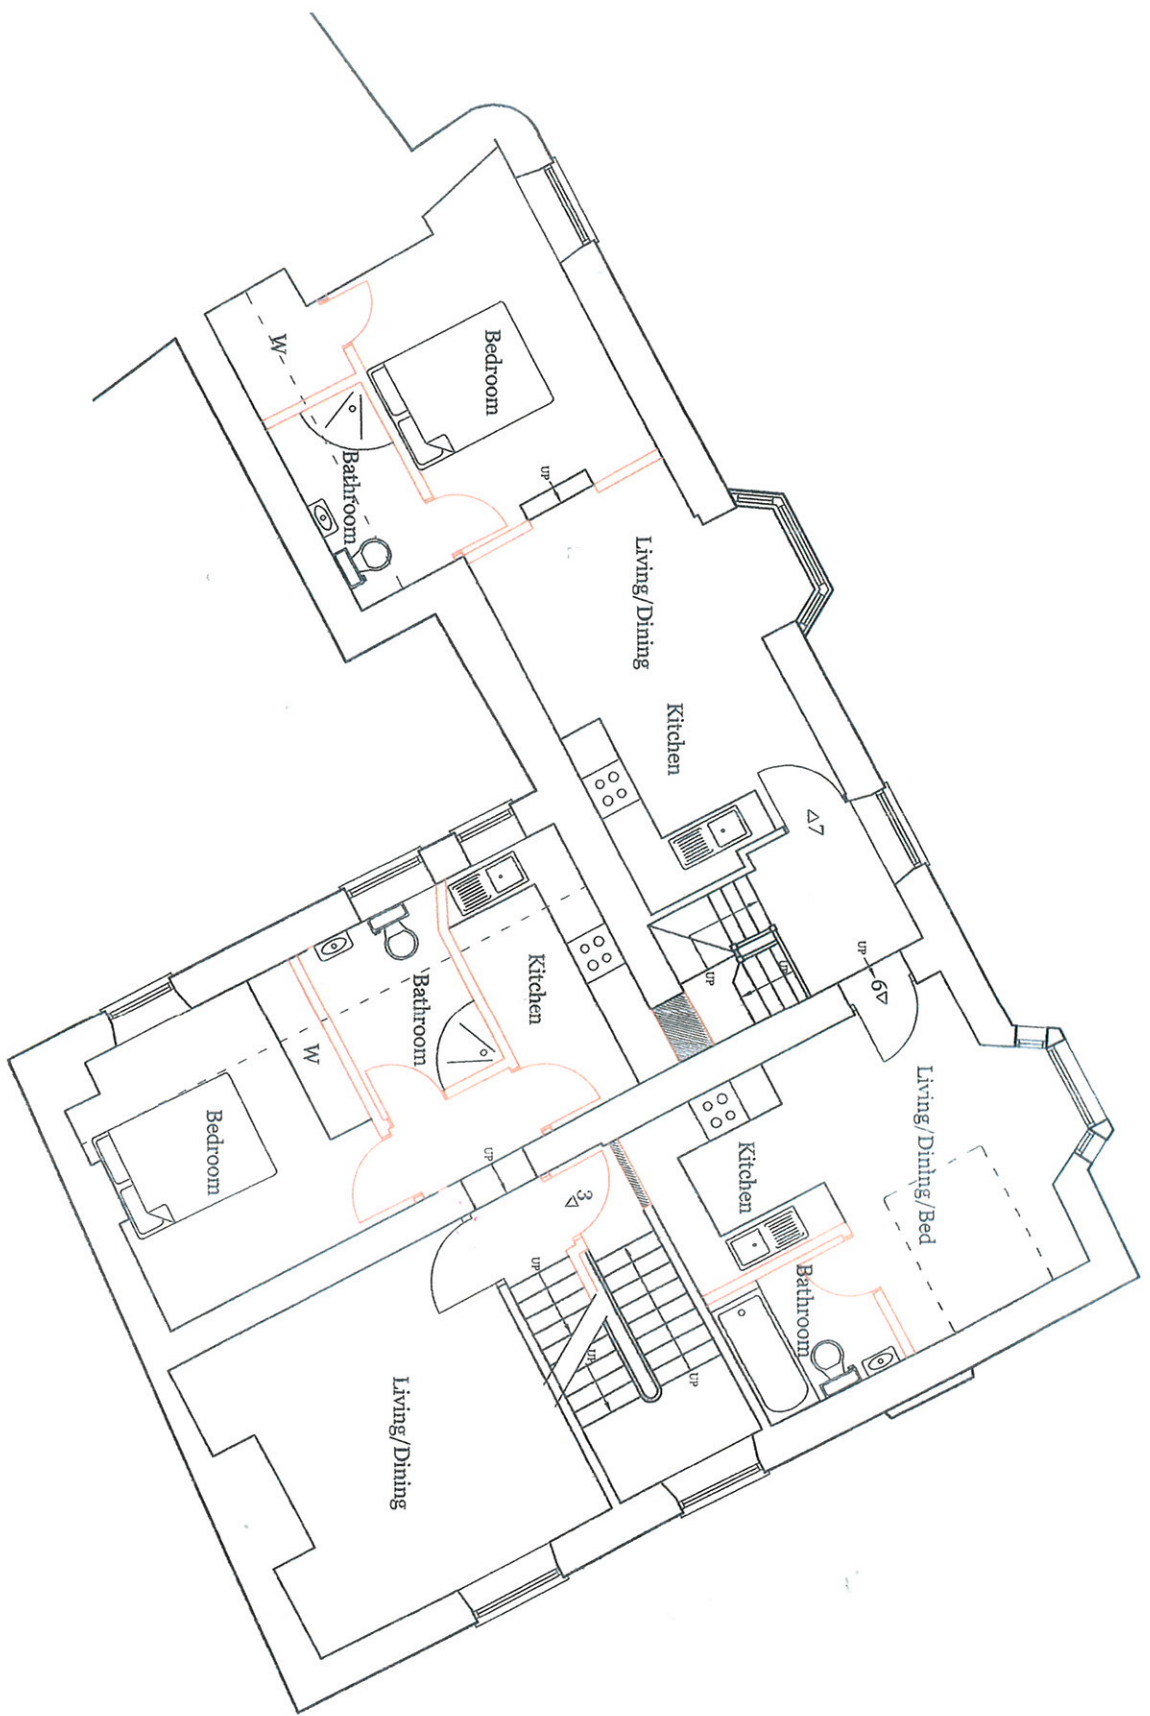

First Floor Plan

BRIMBLE, LE

Wessex House, High Str
 Telephone (01747) 8232

PROJECT
Proposed Office
Castle Cary,
Somerset.

DR A WING